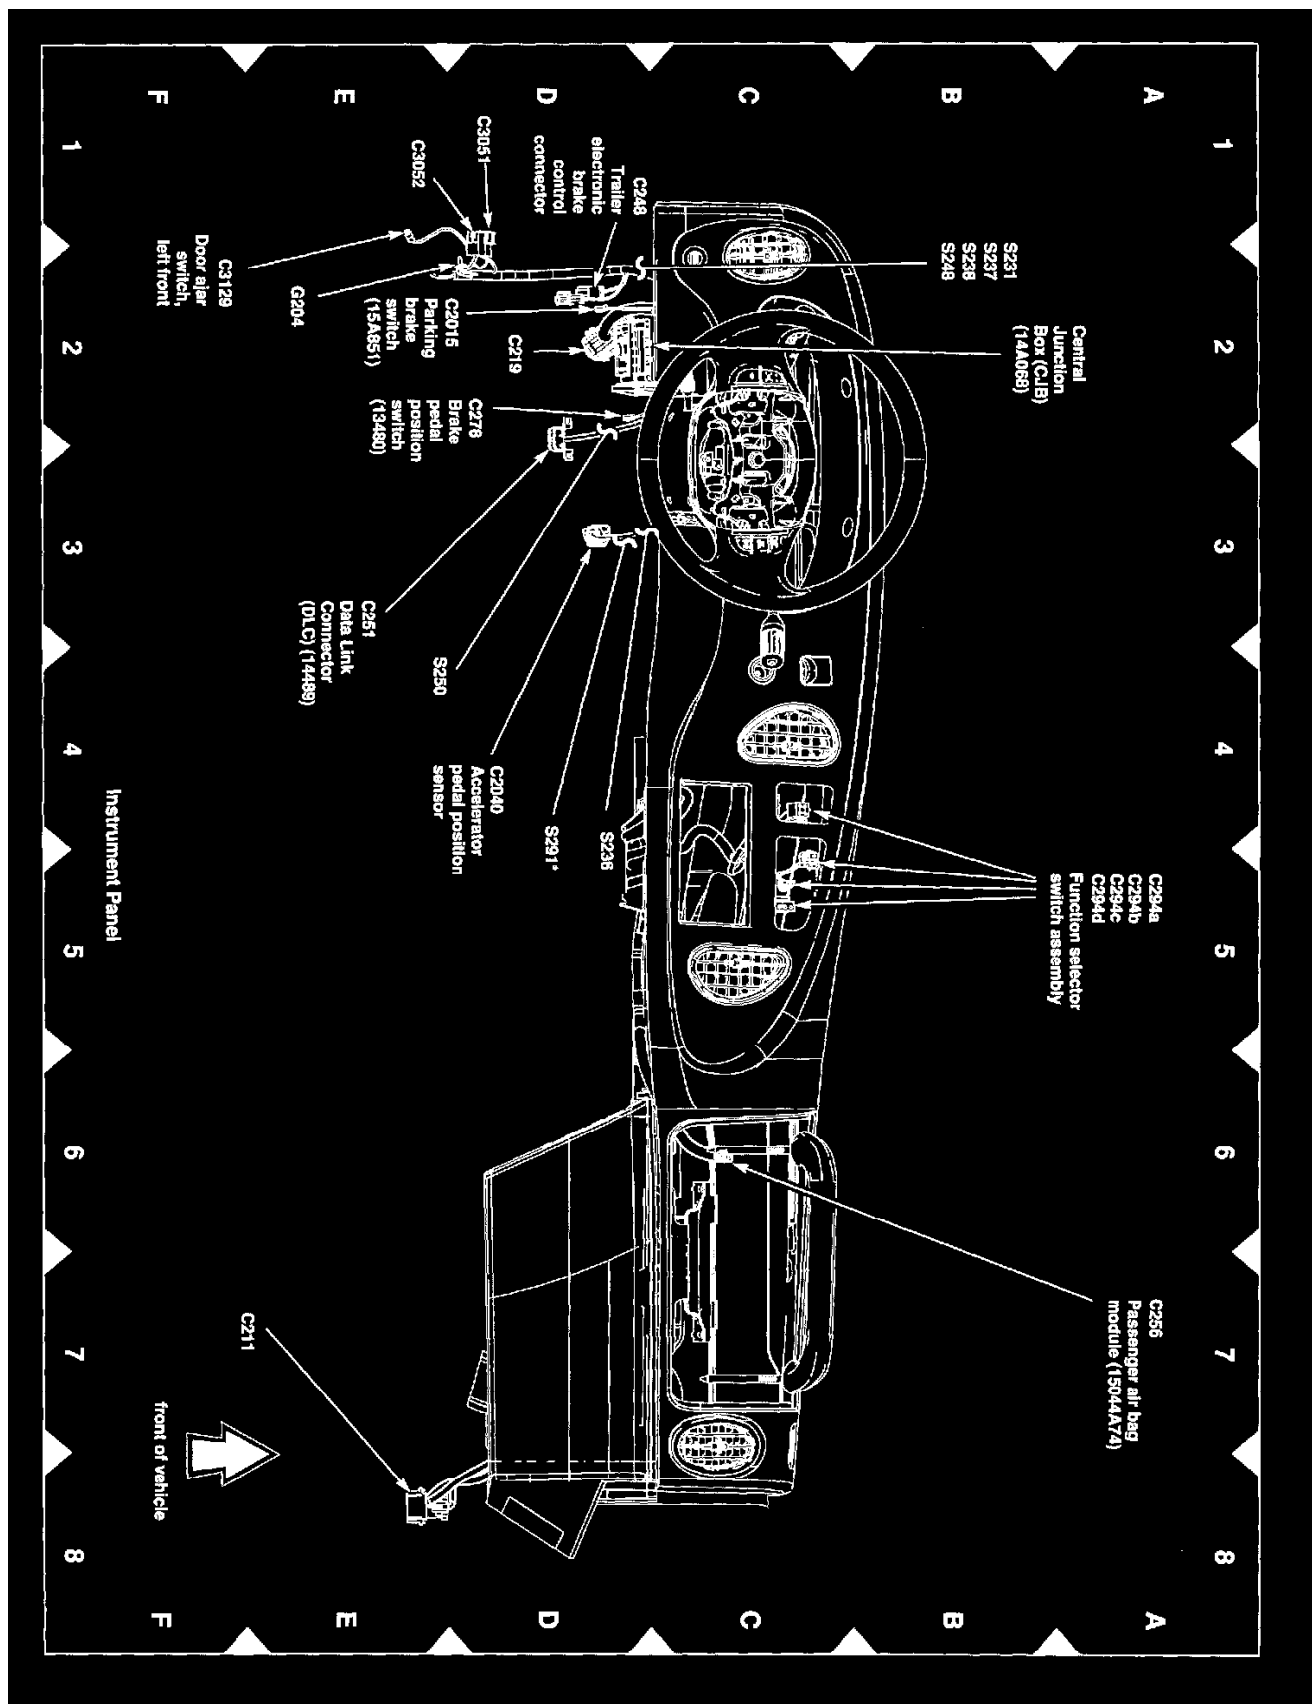

Accelerator Pedal Position Sensor: Locations

View 151-20 (Instrument Panel)

View 151-22 (Instrument Panel Harness - Stripped Chassis)

View 151-26 (Floor)