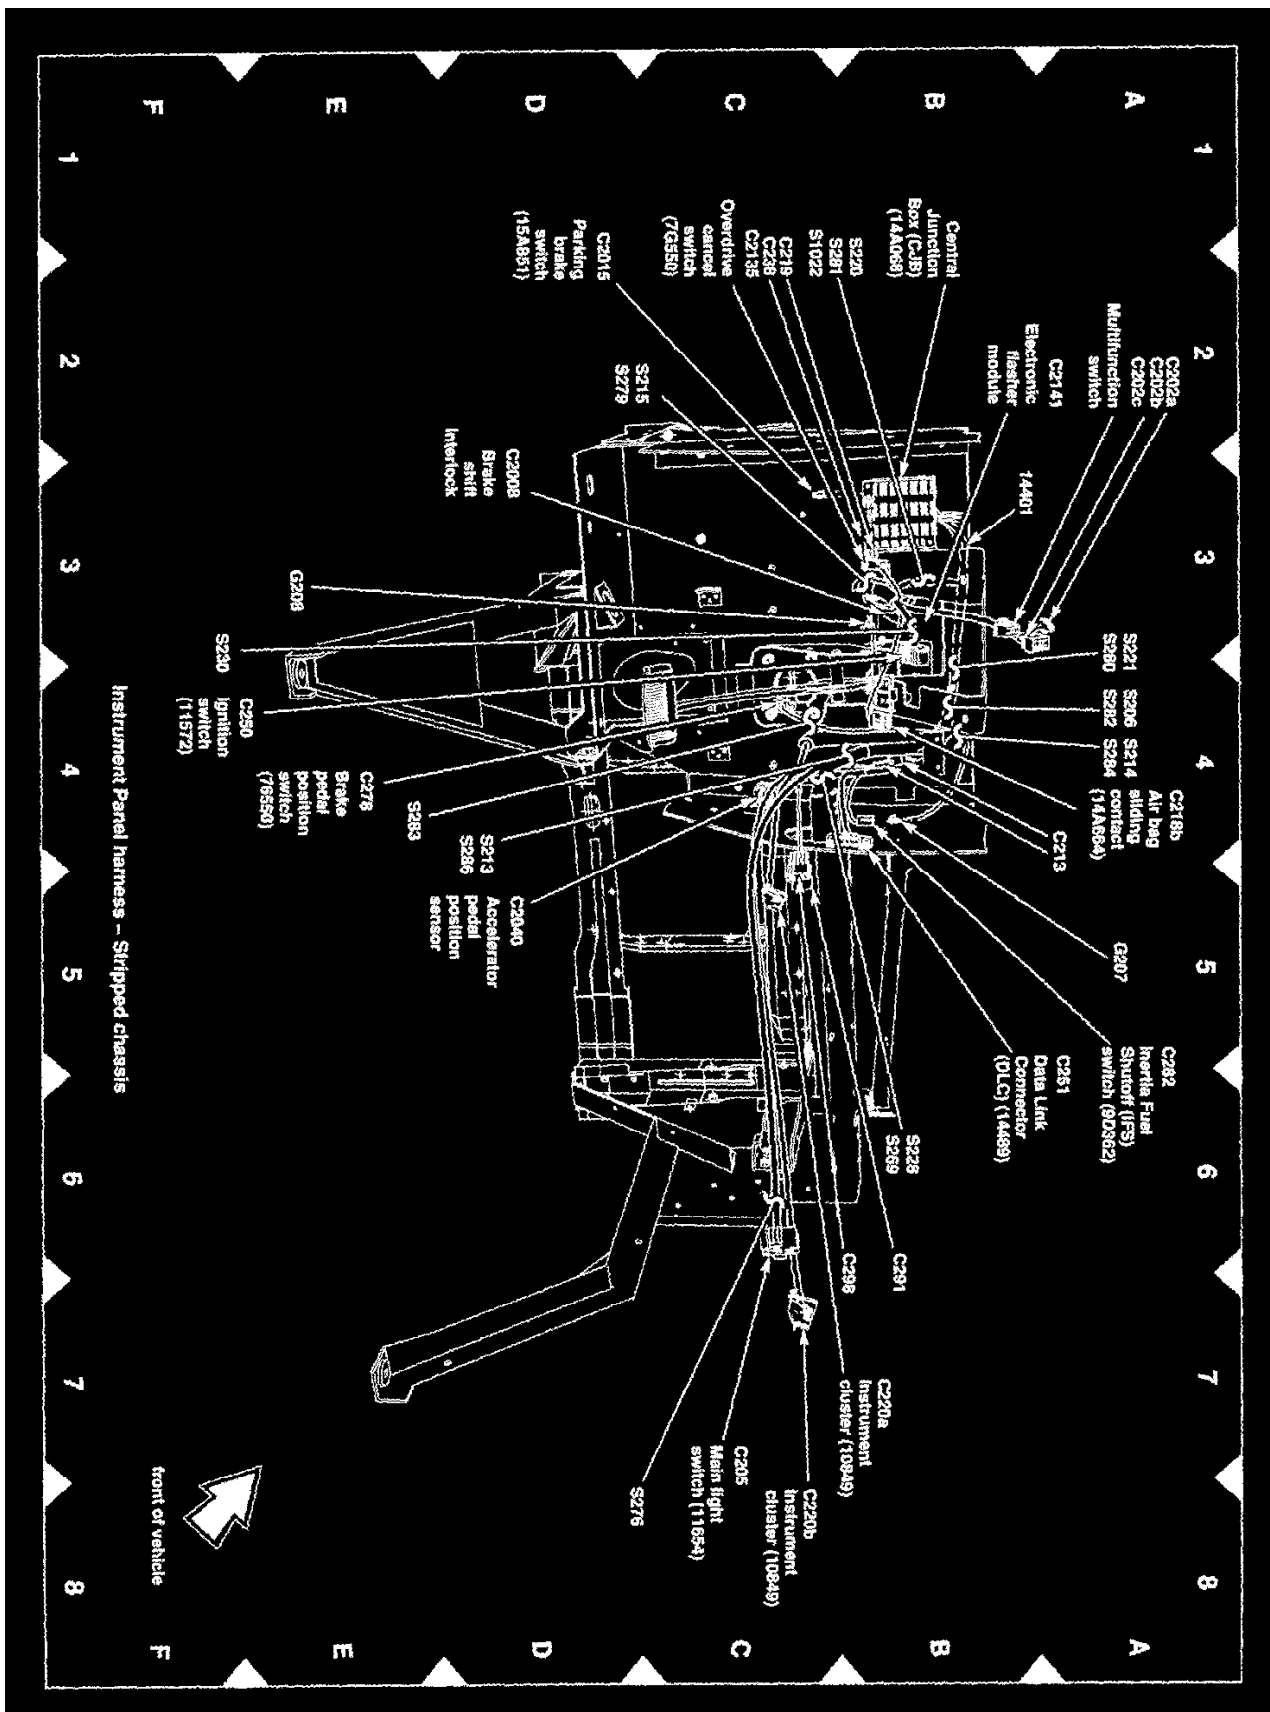

Accelerator Pedal Position Sensor: Locations

View 151-20 (Instrument Panel)

View 151-22 (Instrument Panel Harness - Stripped Chassis)

View 151-26 (Floor)