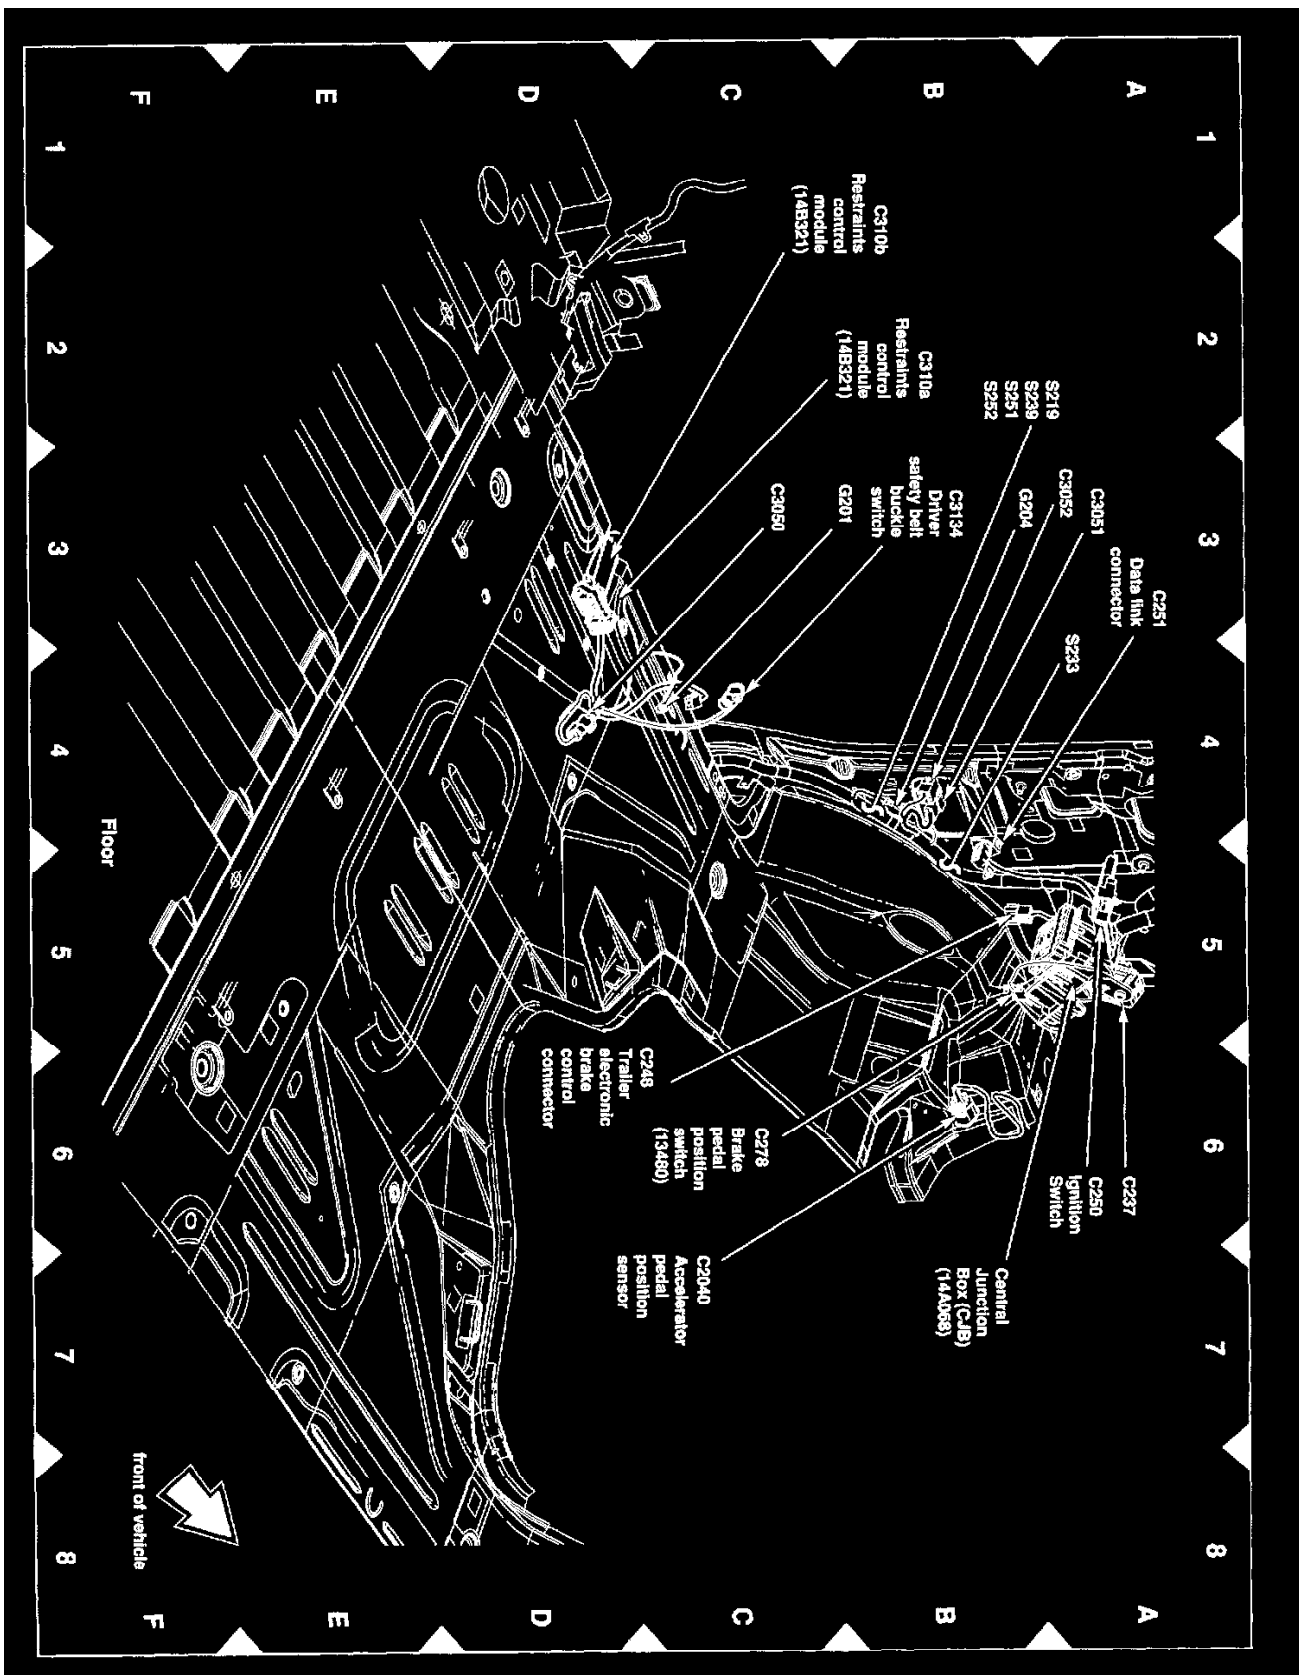

Accelerator Pedal Position Sensor: Locations

View 151-20 (Instrument Panel)

View 151-22 (Instrument Panel Harness - Stripped Chassis)

View 151-26 (Floor)