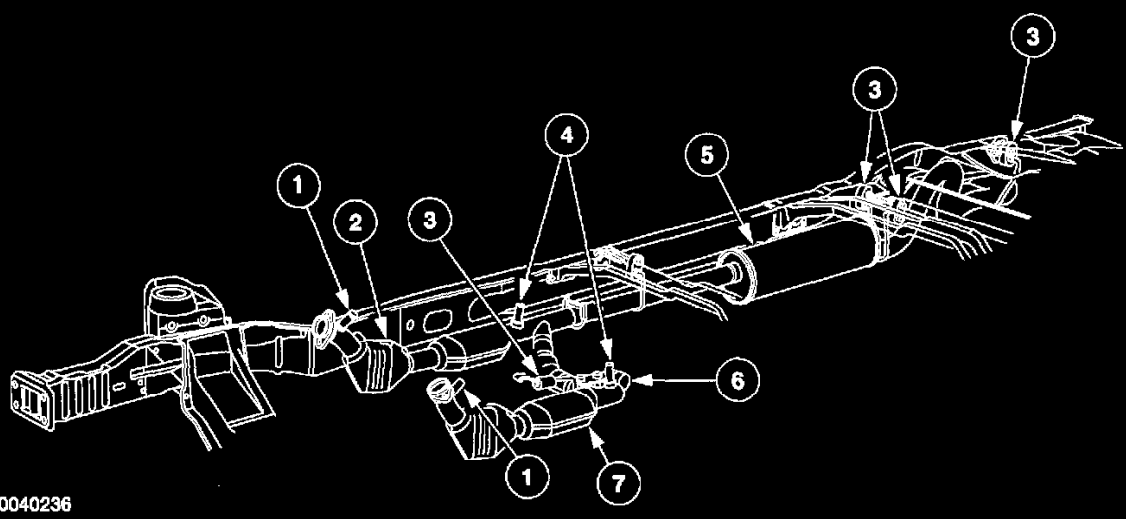

Exhaust System: Locations

Exhaust System - 4.2L and 4.6L Engine (4.2L Shown 4.6L Similar)

A0040236

Item	Description
1	Heated oxygen sensors
2	Three-way catalytic converter, RH
3	Bracket and insulator
4	Catalyst monitor sensors

Item	Description
5	Muffler
6	Damper
7	Three-way catalytic converter, LH