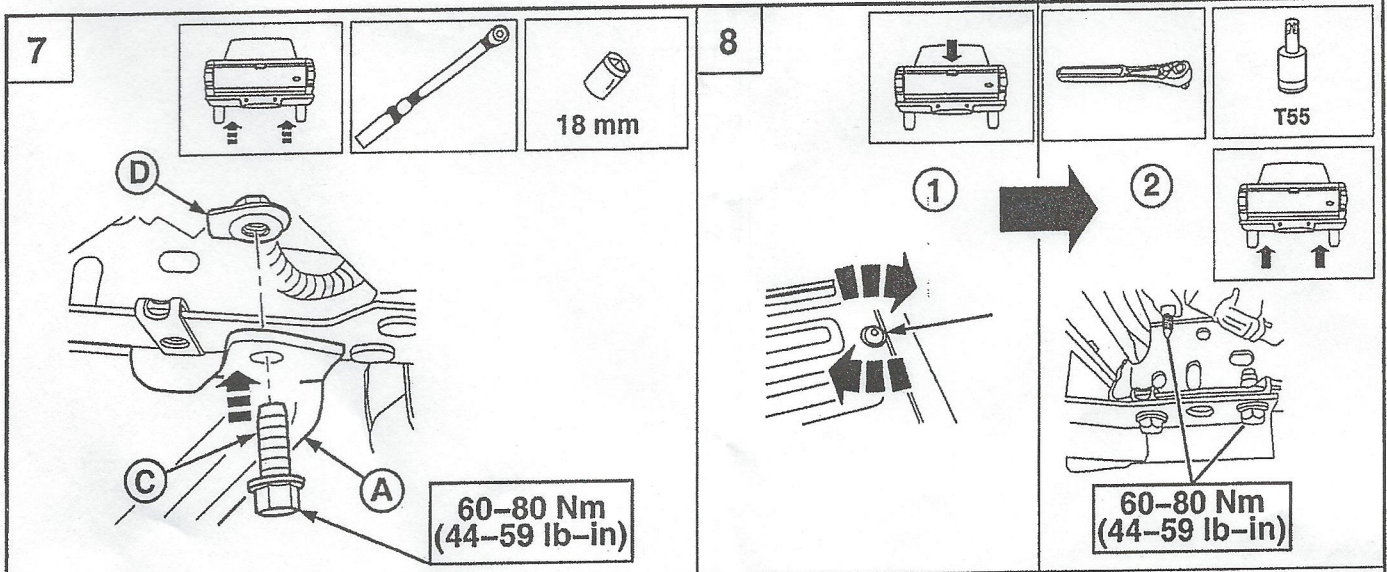

3

T55

1 → **2**

LOOSEN ONLY

4

5

NOTE: Angle bracket into place.
 NOTA: Instale cuidadosamente el inserto.
 NOTE: Mettre soigneusement en place la pie'ce rapporte'e.

6

21 mm

**113-153 Nm
(84-112 lb-ft)**

Congratulations!

You've purchased a Genuine Ford Brand Accessory designed, engineered, and built specifically for your Ford Motor Customer vehicle. We have made every effort to ensure that the Trailer Hitch is top quality in terms of fit, durability, finish and ease of installation.