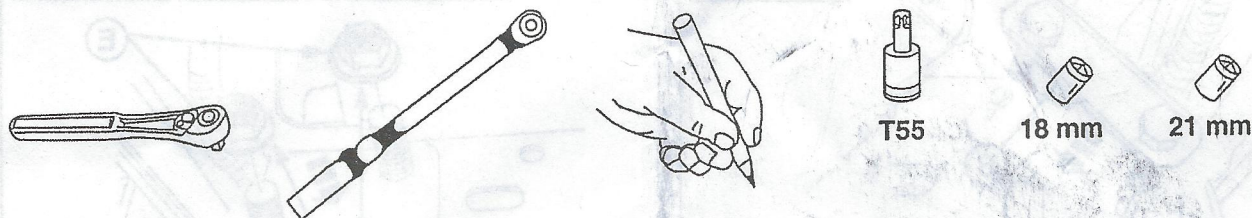

TOOLS REQUIRED
HERRAMIENTAS NECESARIAS
OUTILS NECESSAIRES

Installation Questions? Contact Supplier in U.S.A.
?Installationne Questionnes, Contacto Supplier e U.S.A. 1-419-422-7070
Installationne Questionnes? Contacte Suppliers U.S.A.

FAX
FAX 1-419-422-7646
FAX