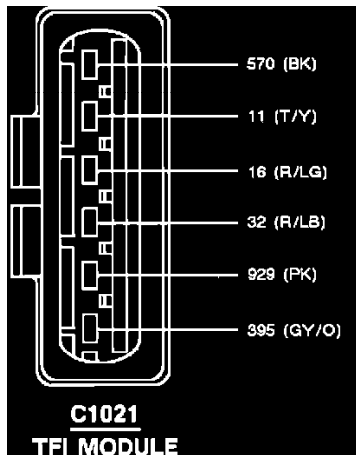

# Ignition Control Module: Diagrams

Connector Face/Pinout Charts

Thick Film Ignition Module Connector Pinout

Remote Mounted TFI-IV Ignition Module